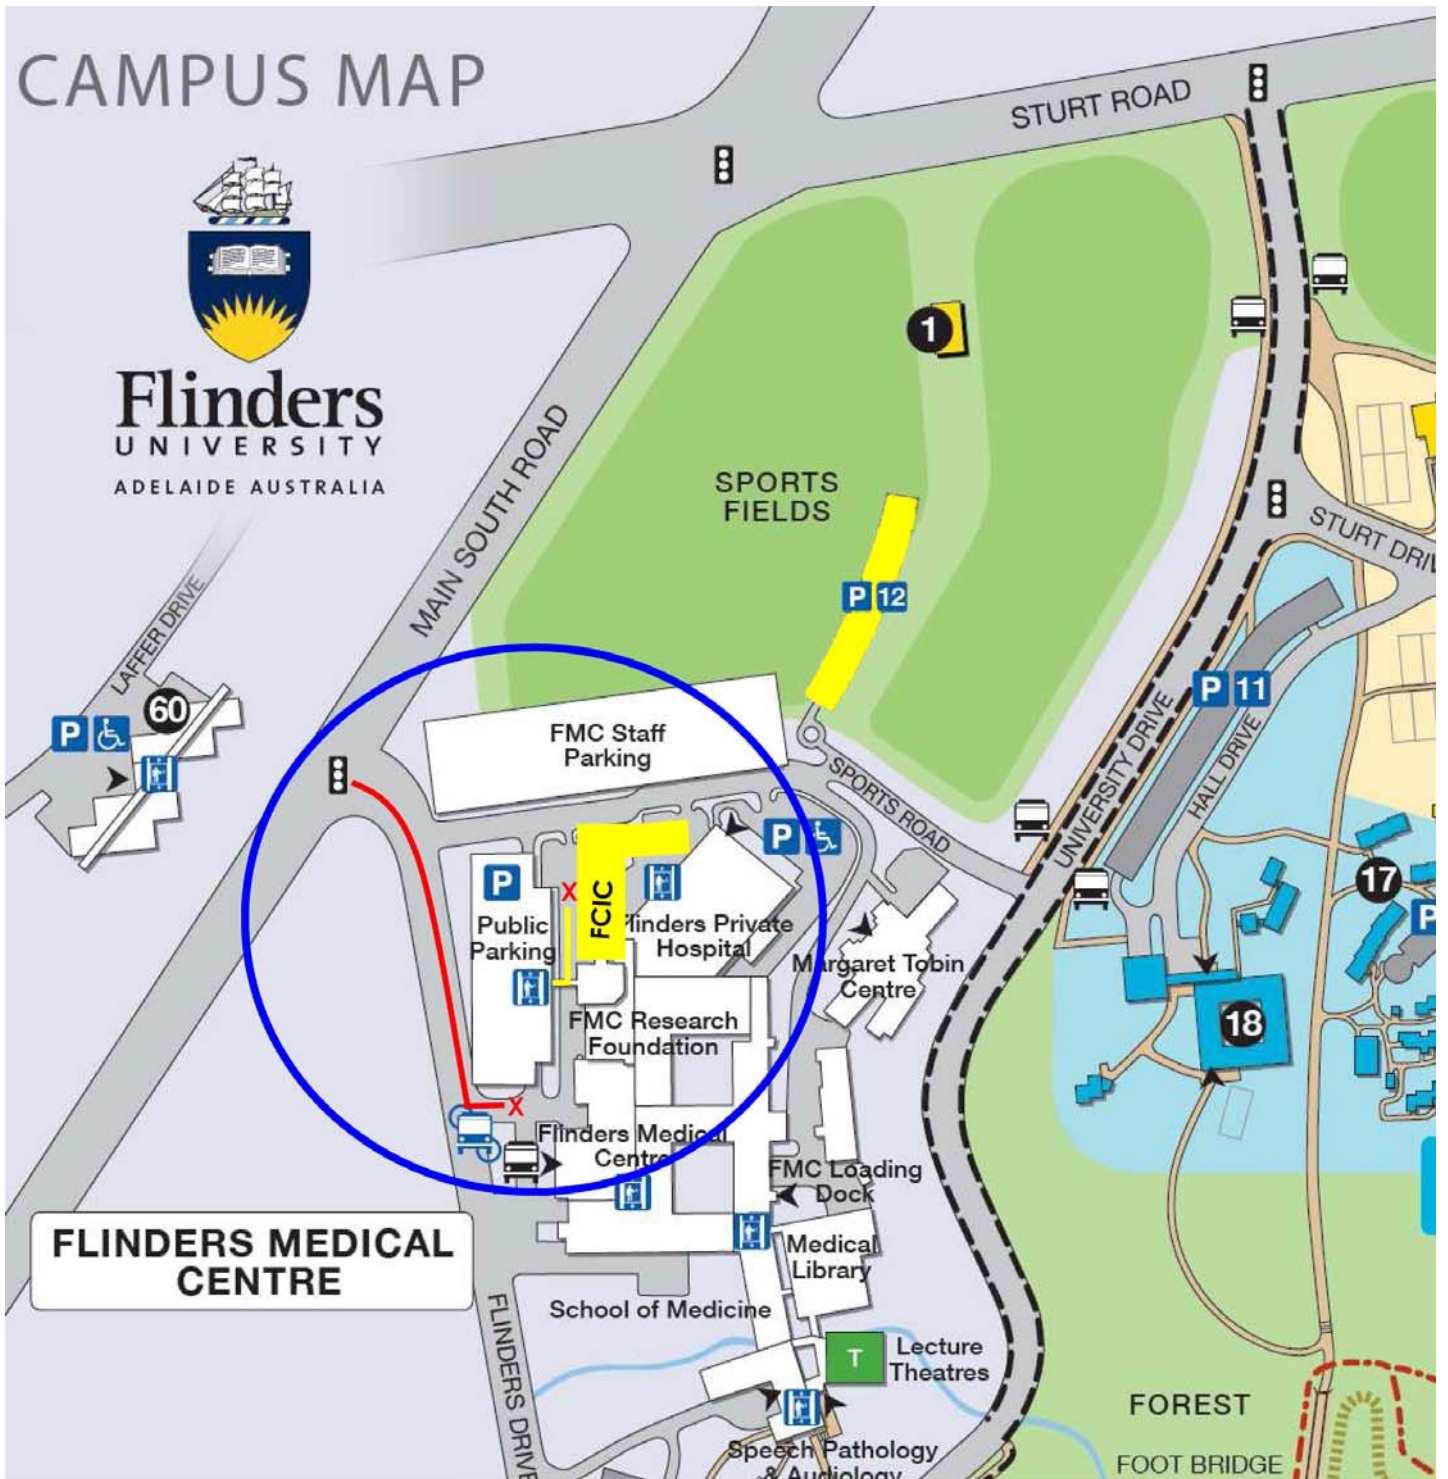

CAMPUS MAP

Visiting FCIC

Parking is available in either the Wilson's multi-storey carpark for a fee (indicated on the map at end of red line), or free parking is available on weekends and from 6 pm on week nights next to the sports field (the P12 carpark highlighted in yellow on the map).